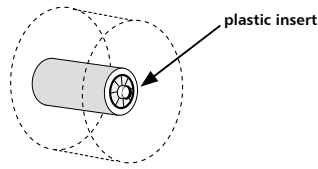

Toilet paper dispenser

SanFER D02 E | for two systemrolls with plastic insert, Ø 140 mm

Dimensions in mm: W 112 x D 161 x H 254

Art. No. 1419338