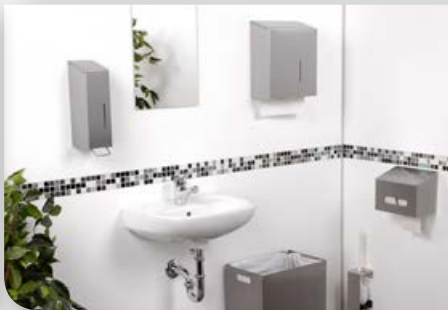

SanFER

ECONOMICAL STAINLESS STEEL
WASHROOM SOLUTIONS